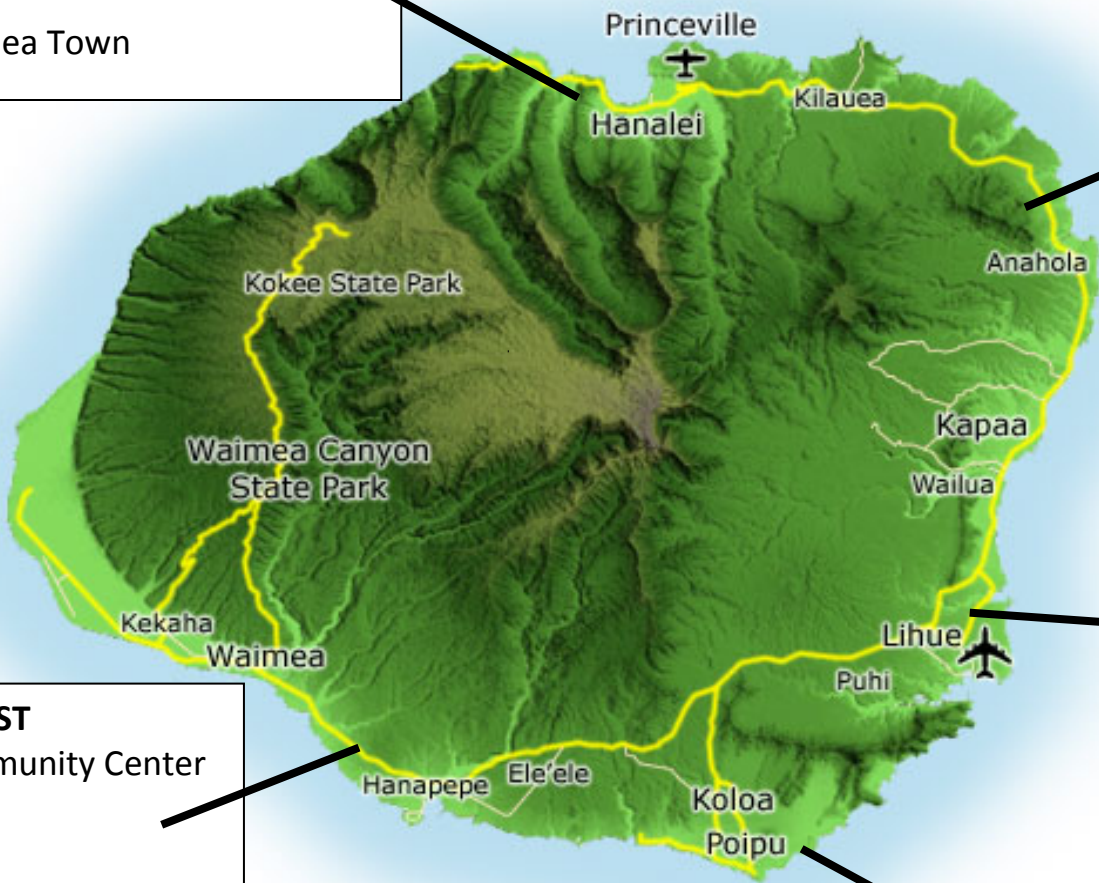

ZONE 5 - NORTH
Haena Beach Park
Hanalei Pavillion
Anini Beach
Kilauea Town

ZONE 4 - EAST
Anahola Beach Park
Kapaa Canal
Kapaa Beach Park
Kapaa Lihi

ZONE 3 - SOUTH CENTRAL
Lydgate
Nukolii
Ahukini Pier
Hanamaulu Beach Park
Walmart/Wilcox Hospital
St. Michaels & All Angels
County Building
Anchor Cove Pine Trees
Niumalu Small Boat Harbor
Kaiola Canoe Club
Salvation Army Soup Kitchen

ZONE 1 - WEST
Kekaha Community Center
First Ditch
Lucy Wright Beach Park
Burns Airfield
Salt Pond Beach Park
Port Allen

ZONE 2 - SOUTH
Koloa
Poipu